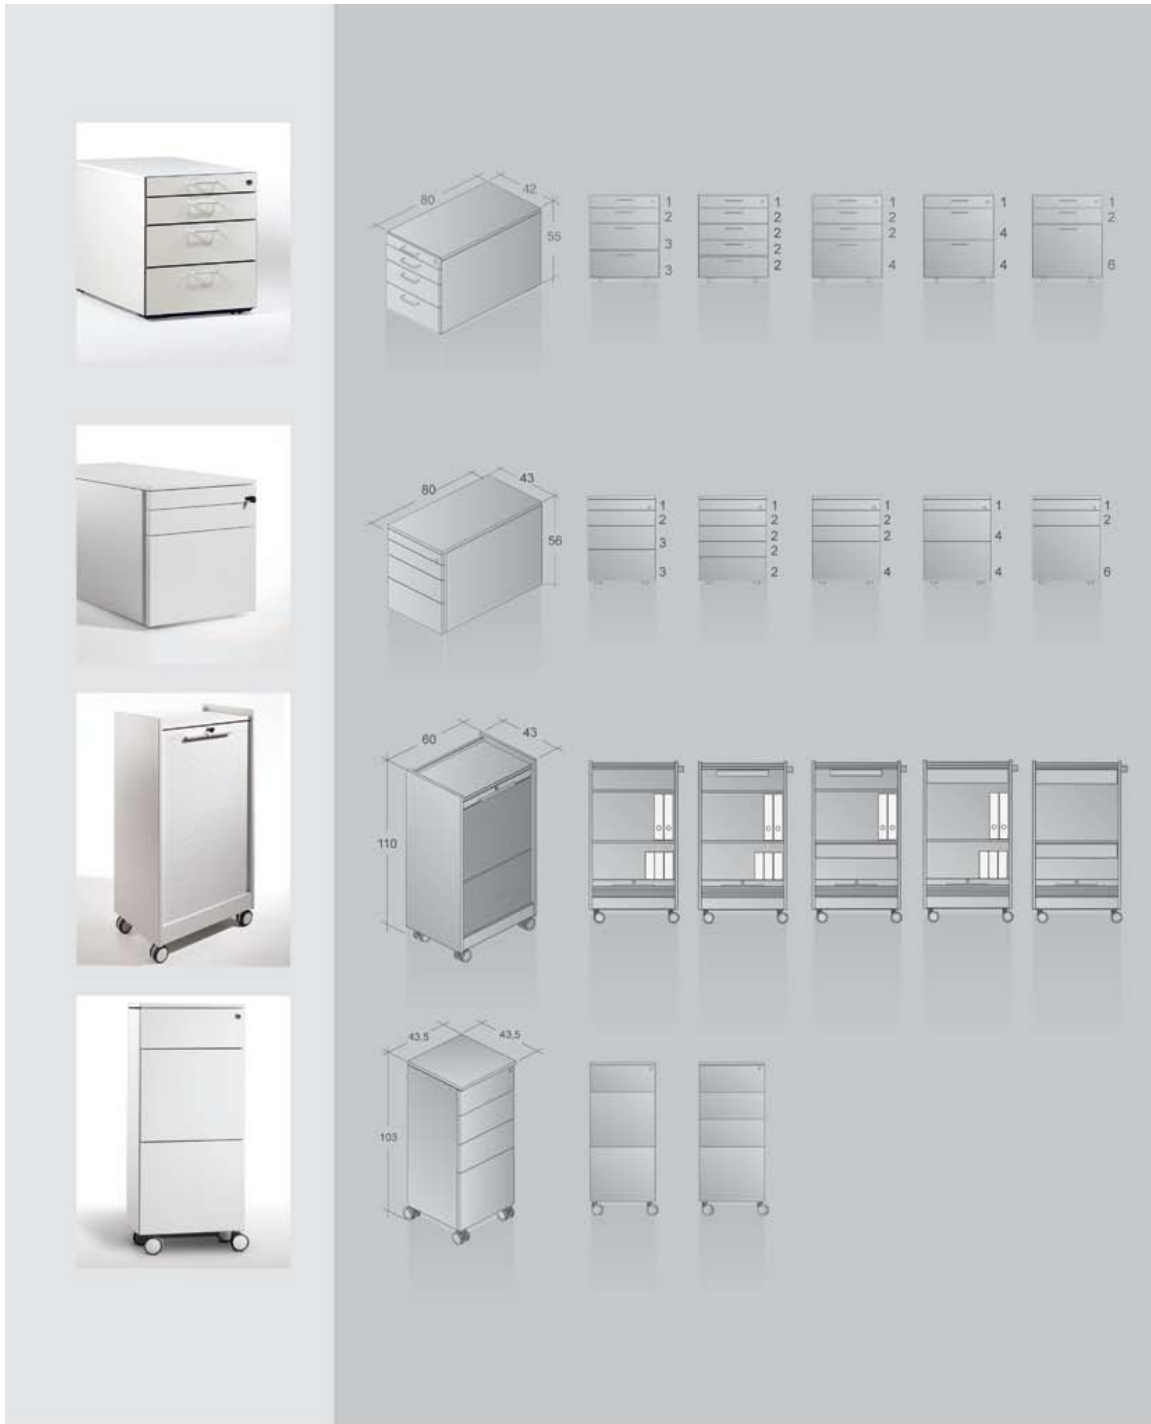

caddies/pedestals

Centimeters to Inches = Centimeters ÷ 2.54 • Millimeters to Inches = Millimeters ÷ 25.4