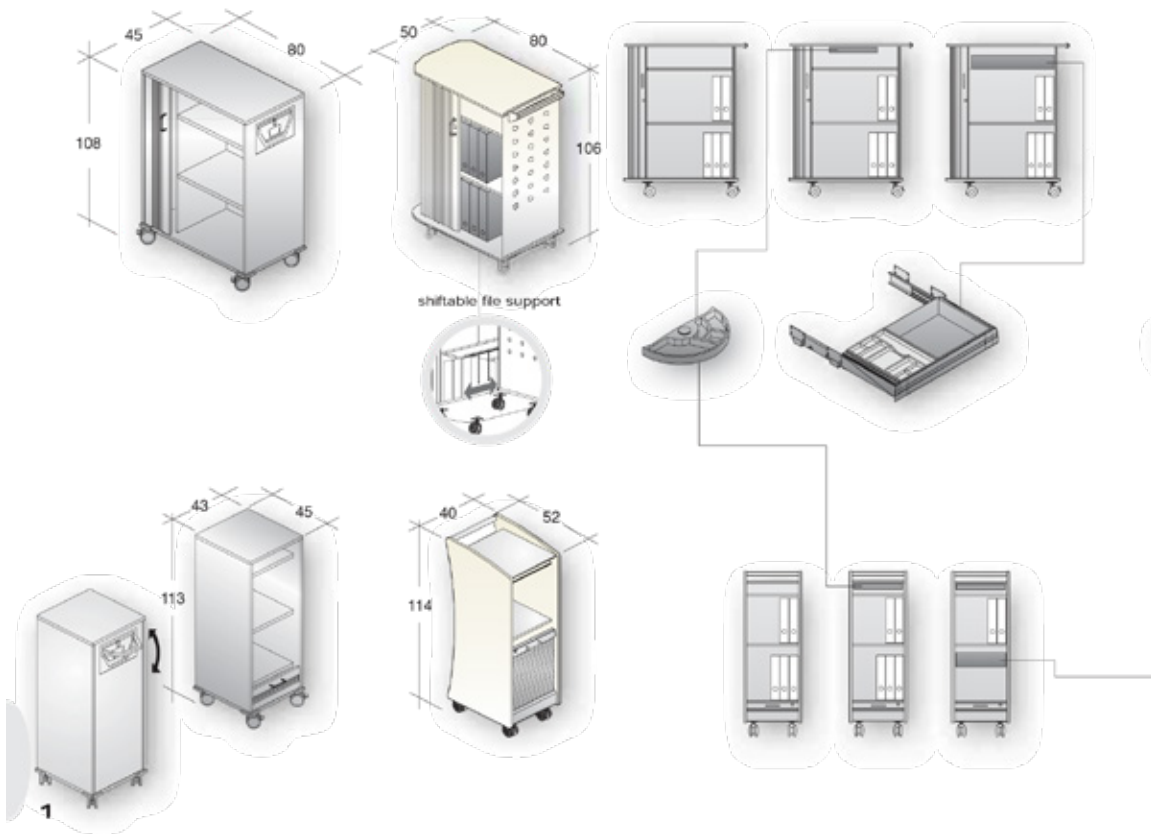

coronaDESKING

caddies

Centimeters to Inches = Centimeters ÷ 2.54 • Millimeters to Inches = Millimeters ÷ 25.4