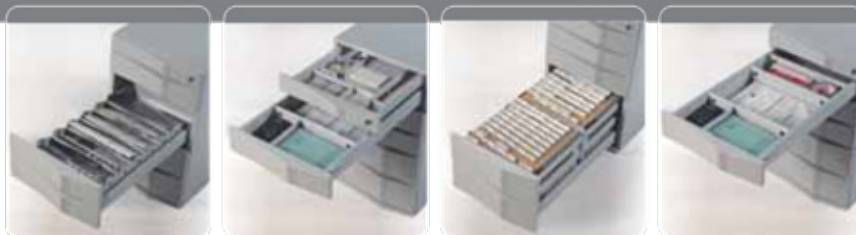

coronaDESKING

caddies/pedestals

Centimeters to Inches = Centimeters ÷ 2.54 • Millimeters to Inches = Millimeters ÷ 25.4