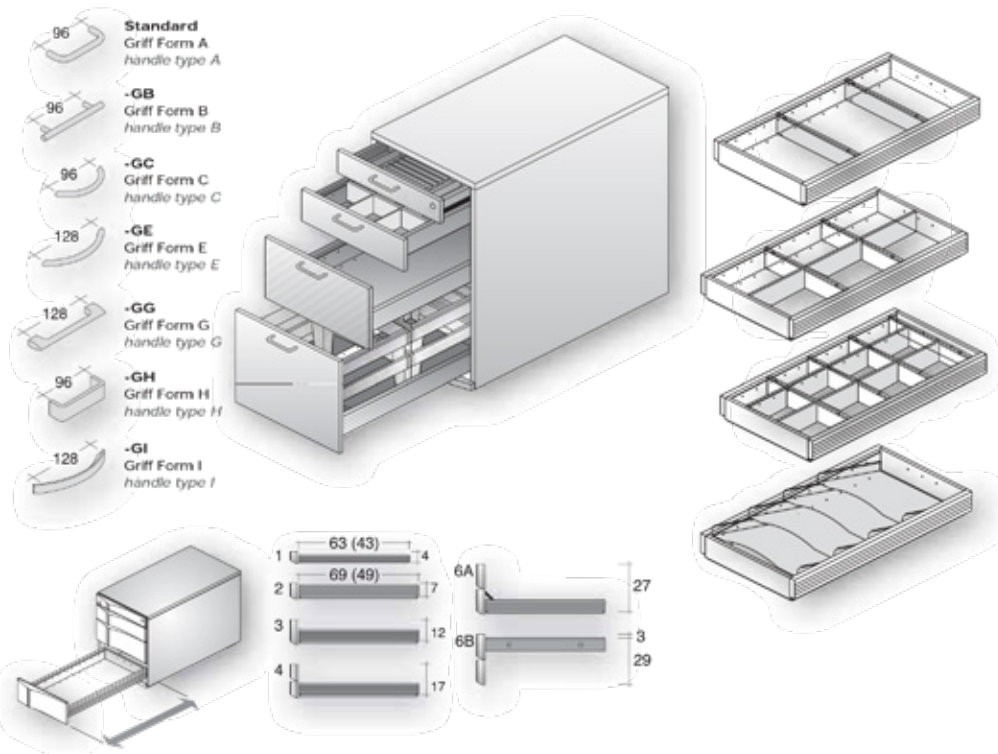

coronaDESKING

caddies/pedestals

Centimeters to Inches = Centimeters ÷ 2.54 • Millimeters to Inches = Millimeters ÷ 25.4